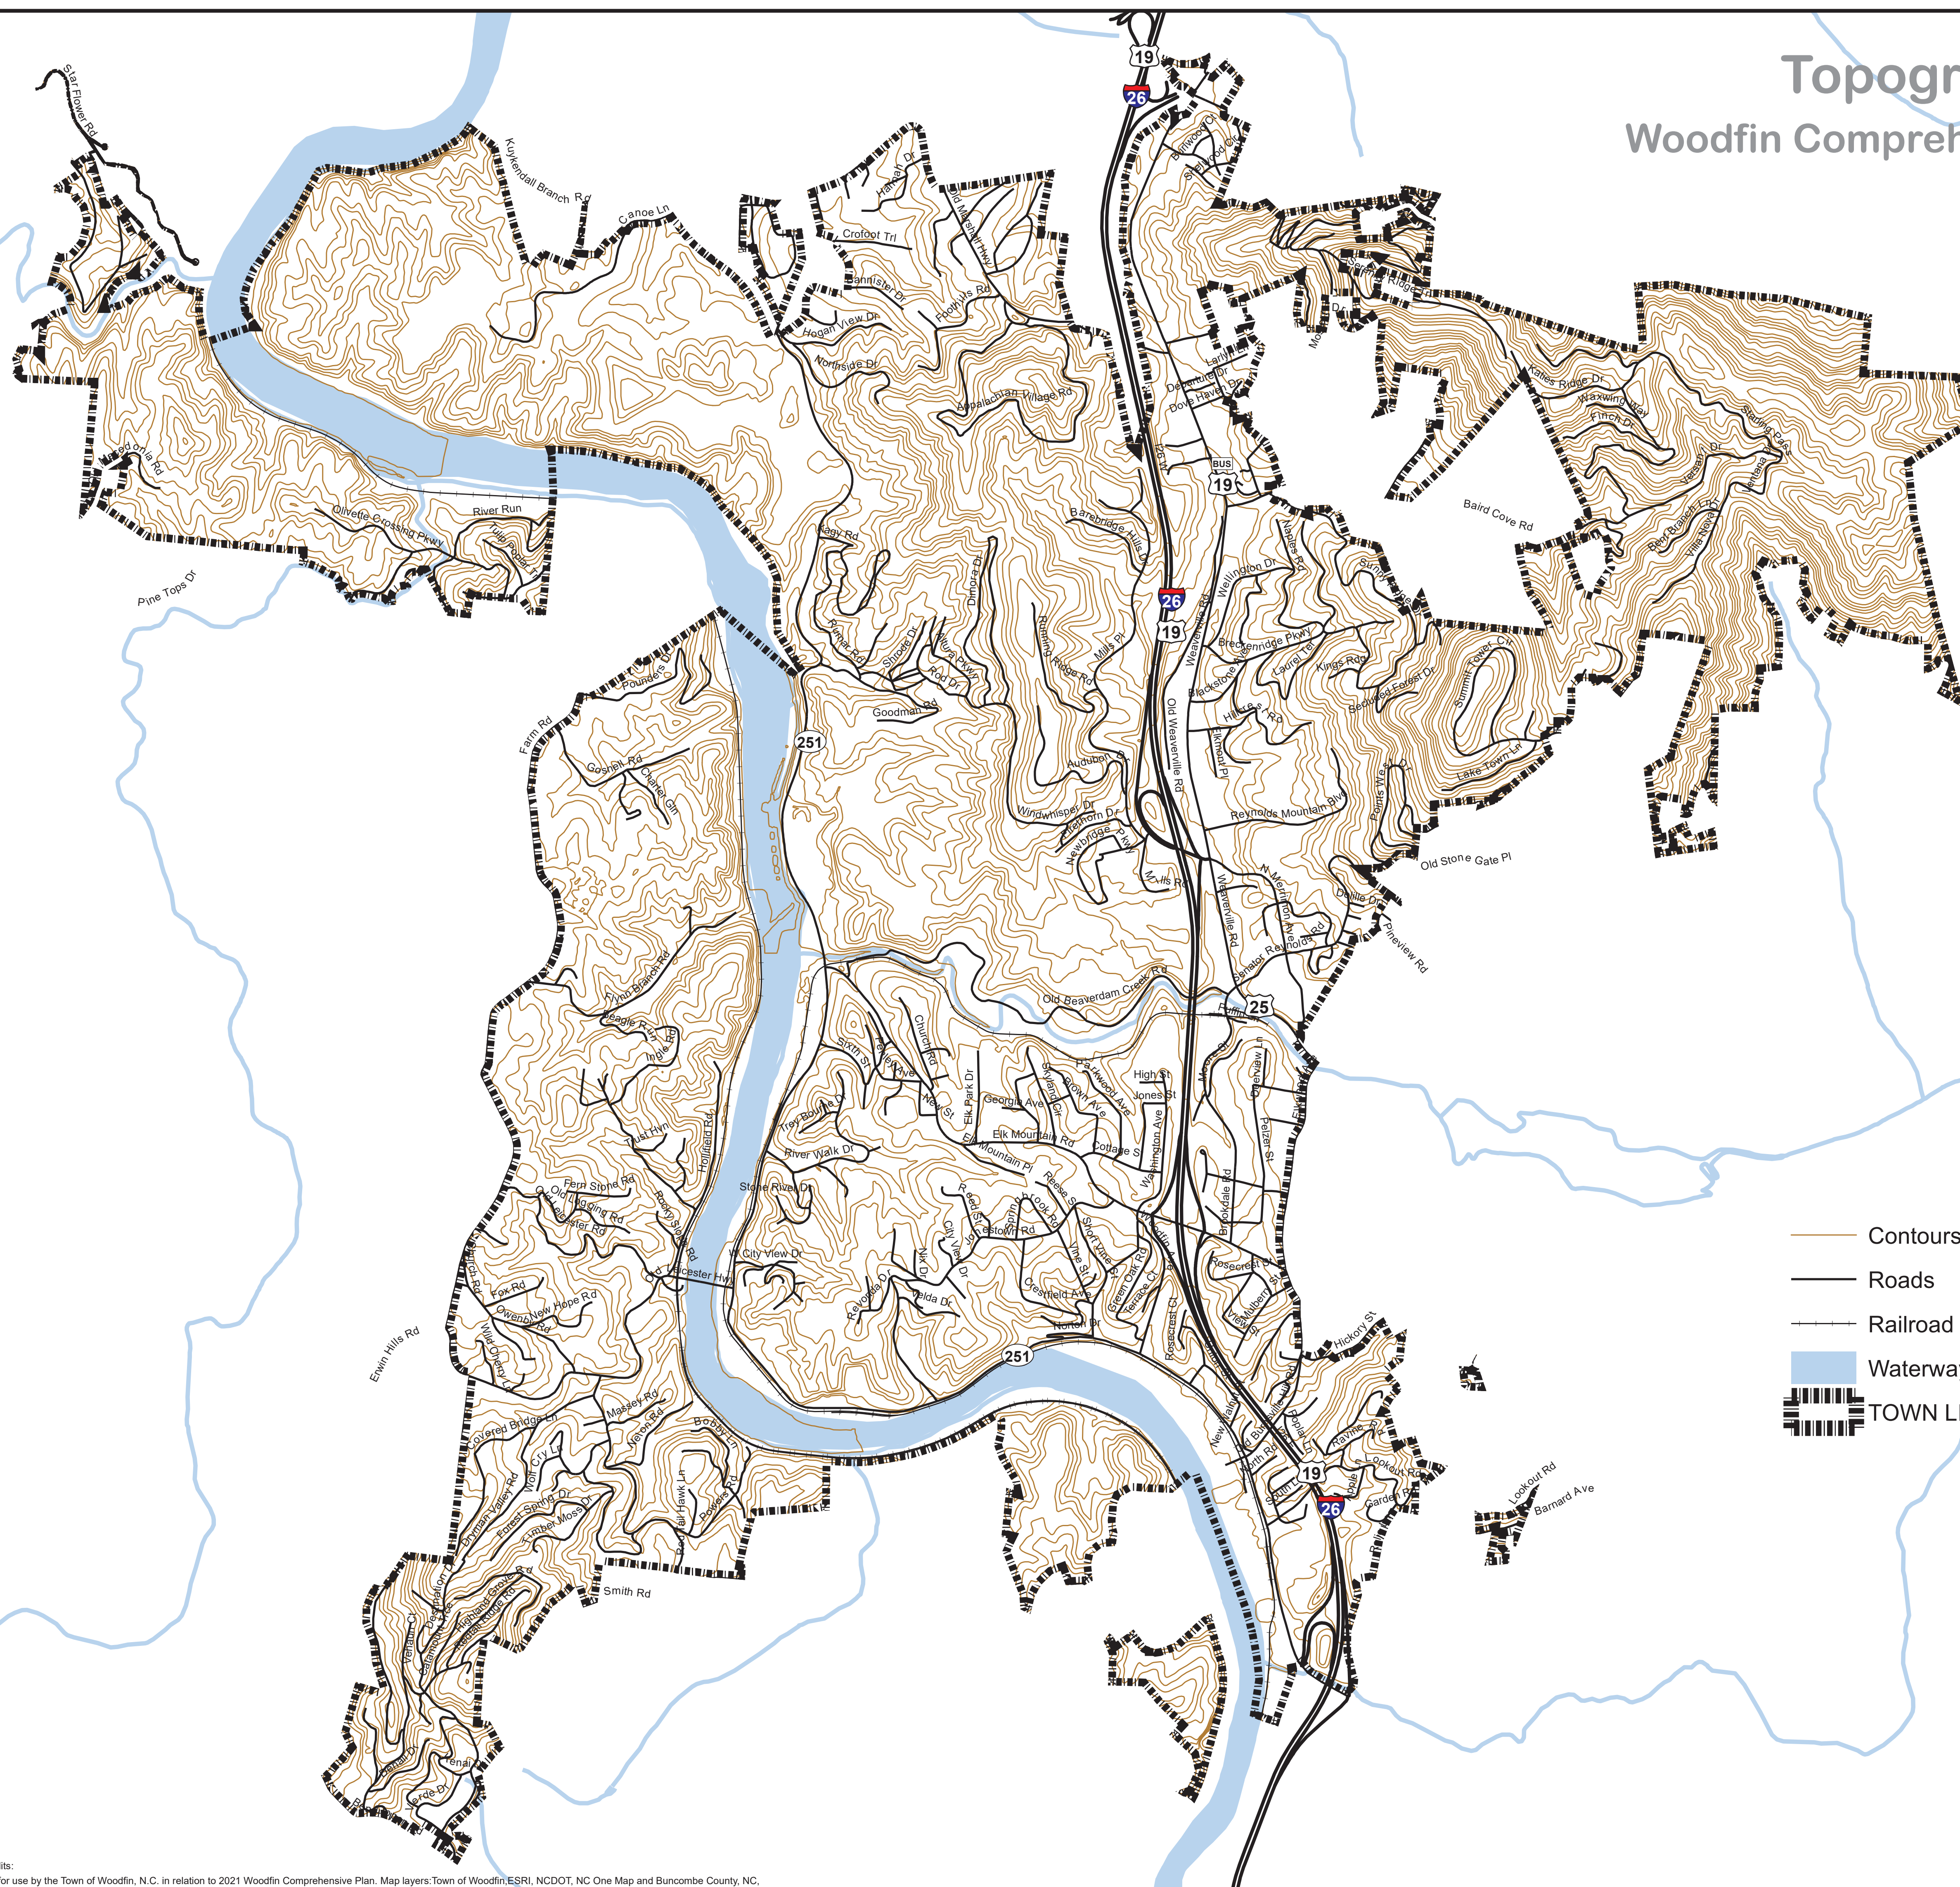

Topography

Woodfin Comprehensive Plan 2021

- Contours 20 ft
- Roads
- Railroad
- Waterways
- TOWN LIMIT